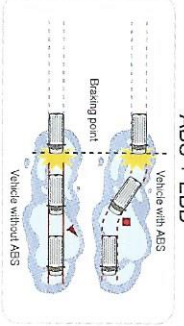

Stronger Rear Axle