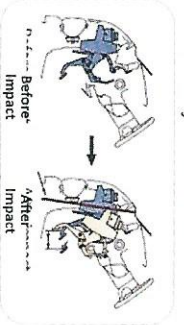

Reverse Sensor