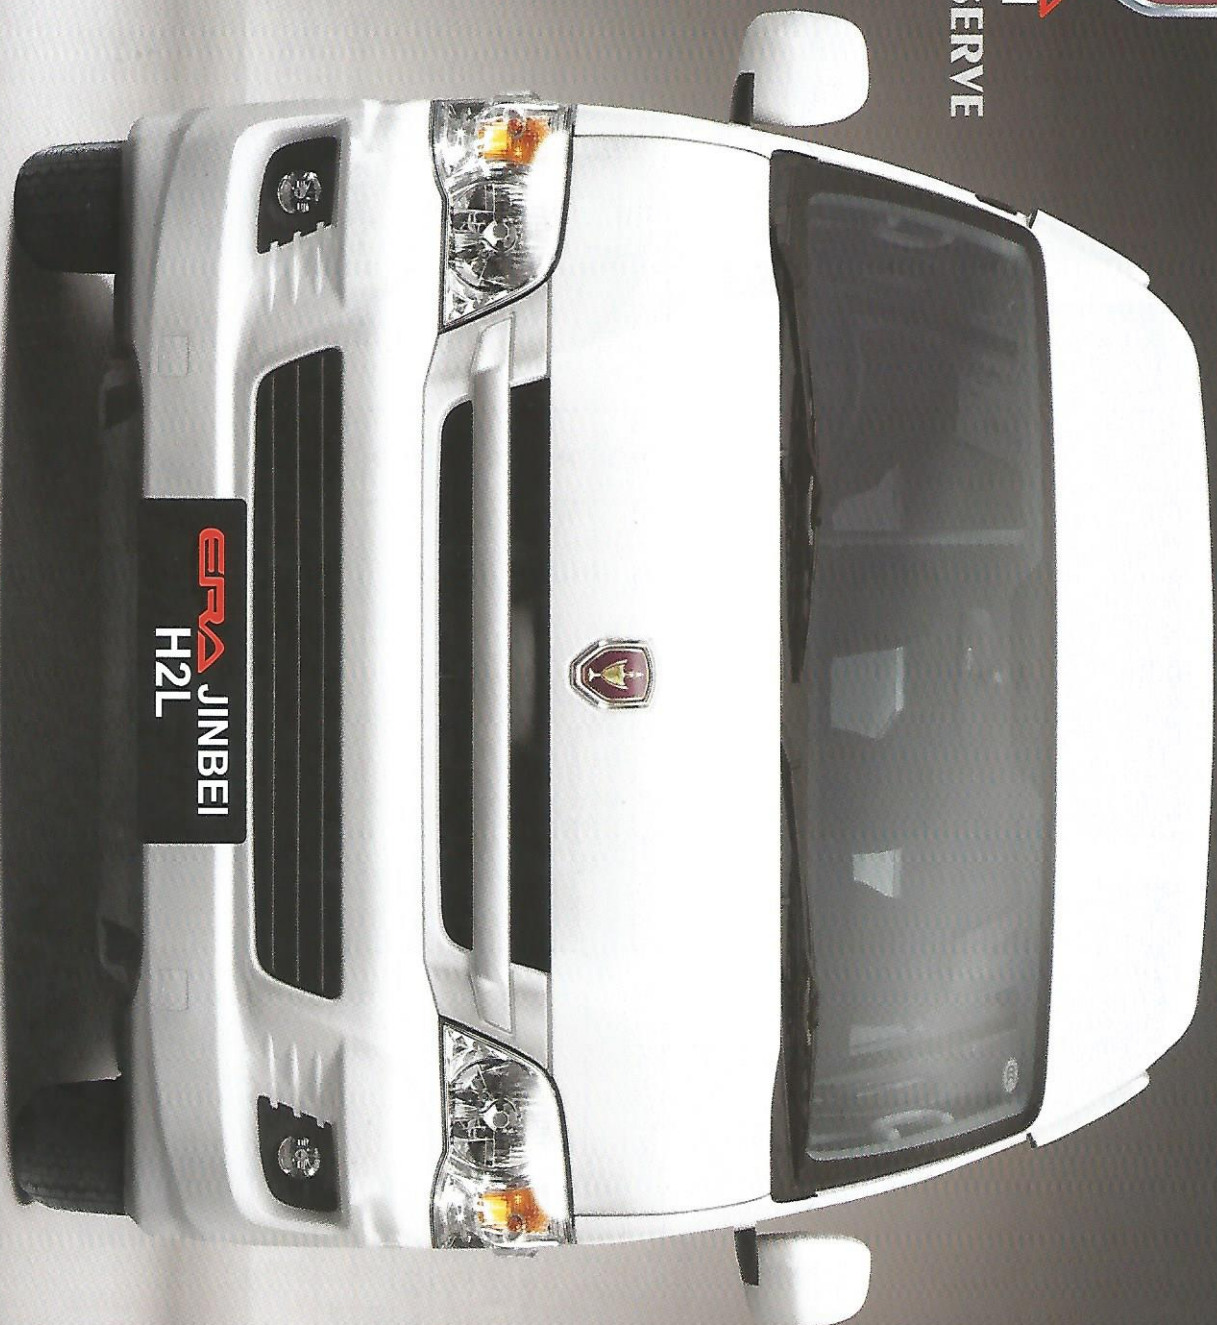

ERA
JINBEI

BUILT TO SERVE

THE NEW **ERA** JINBEI H2L

SPECIFICATION

Engine Type	Petrol	Diesel
Engine Description	4RB2, 4 cylinder, In Line DOHC, 16 valve, Water Cooled	DK4B, 4 cylinder DOHC, 16 valve
Emissions	Euro 4	Euro 3
Displacement (cc)	2438	2498
Bore x stroke (mm x mm)	95 x 86	92 x 94
Rated Max. Power (Kw / Rpm)	102/4600-5000	85/3800
Rated Max. Torque (Nm / Rpm)	217/2600-3200	280/1800-2600
Dimensions (L / W / H)	5420/1880/2285	
Wheelbase (mm)	3110	
Curb Weight (Kg)	2260	
Gross Vehicle Weight (Kg)	3250	
Steering system	Power Assisted	
Brake System	ABS + EBD	
Brake (front/rear)	Ventilated Disc / Drum	
Tire Size	195R15C	
Seating Capacity (Includes Driver)	15	
Fuel Tank Capacity	70L	