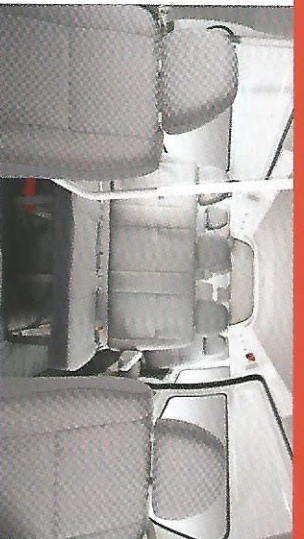

SPECIFICATION

Engine Type	Petrol	Diesel
Engine Description	4RB2, 4 cylinder, In Line DOHC, 16 valve, Water Cooled	DK4B, 4 cylinder DOHC, 16 valve
Emissions	Euro 4	Euro 3
Displacement (cc)	2438	2498
Bore x stroke (mm x mm)	95 x 86	92 x 94
Rated Max. Power (Kw / Rpm)	102/4600-5000	85/3800
Rated Max. Torque (Nm / Rpm)	217/2600-3200	280/1800-2600
Dimensions (L / W / H)	5420/1880/2285	
Wheelbase (mm)	3110	
Curb Weight (Kg)	2260	
Gross Vehicle Weight (Kg)	3250	
Steering system	Power Assisted	
Brake System	ABS + EBD	
Brake (front/rear)	Ventilated Disc / Drum	
Tire Size	195R15C	
Seating Capacity (Includes Driver)	15	
Fuel Tank Capacity	70L	

Interior Features

Air Conditioning (Front & Center Unit)	✓
Radio, Single CD player & MP3	✓
4 Speakers	✓
Front Glove Box (Top & Bottom)	✓
Height Adjustable Steering Wheel	✓
Headlight Leveling	✓
Reading + Room Light	✓
Cigarette Lighter	✓
Central Locking	✓
Center Console with Cup Holder	✓
Safety Glass Hammer	✓
2 Point Seat Belt (Passanger)	✓
Angle Seat Adjustable (Driver + Passanger)	✓
Foldable Last Row Seat (Luggage Space)	✓
PVC Flooring	✓
Tool Kit	✓
Fire Extinguisher	✓

Exterior Features

Front Wind Screen (Laminated & Tempered)	✓
High Mounted Brake Light	✓
Rear Window Wiper & Washer	✓
Reverse Sensor	✓
Body Colored Bumper & Door Handle	✓
Rear Sliding Window	✓