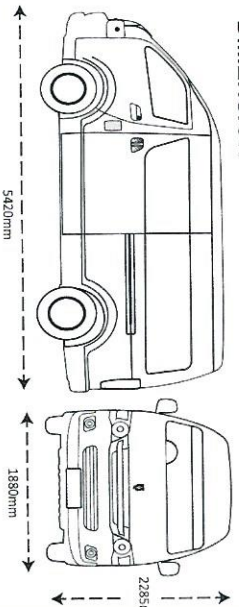

DIMENSION

Berjaya Brilliance Auto Sdn Bhd
Lot 3, Jalan 225, Seksyen 51A, 46100 Petaling Jaya,
Selangor Darul Ehsan, Malaysia
Tel: 03-7954 1188 Fax: 03-79551189

For more Information, please contact :